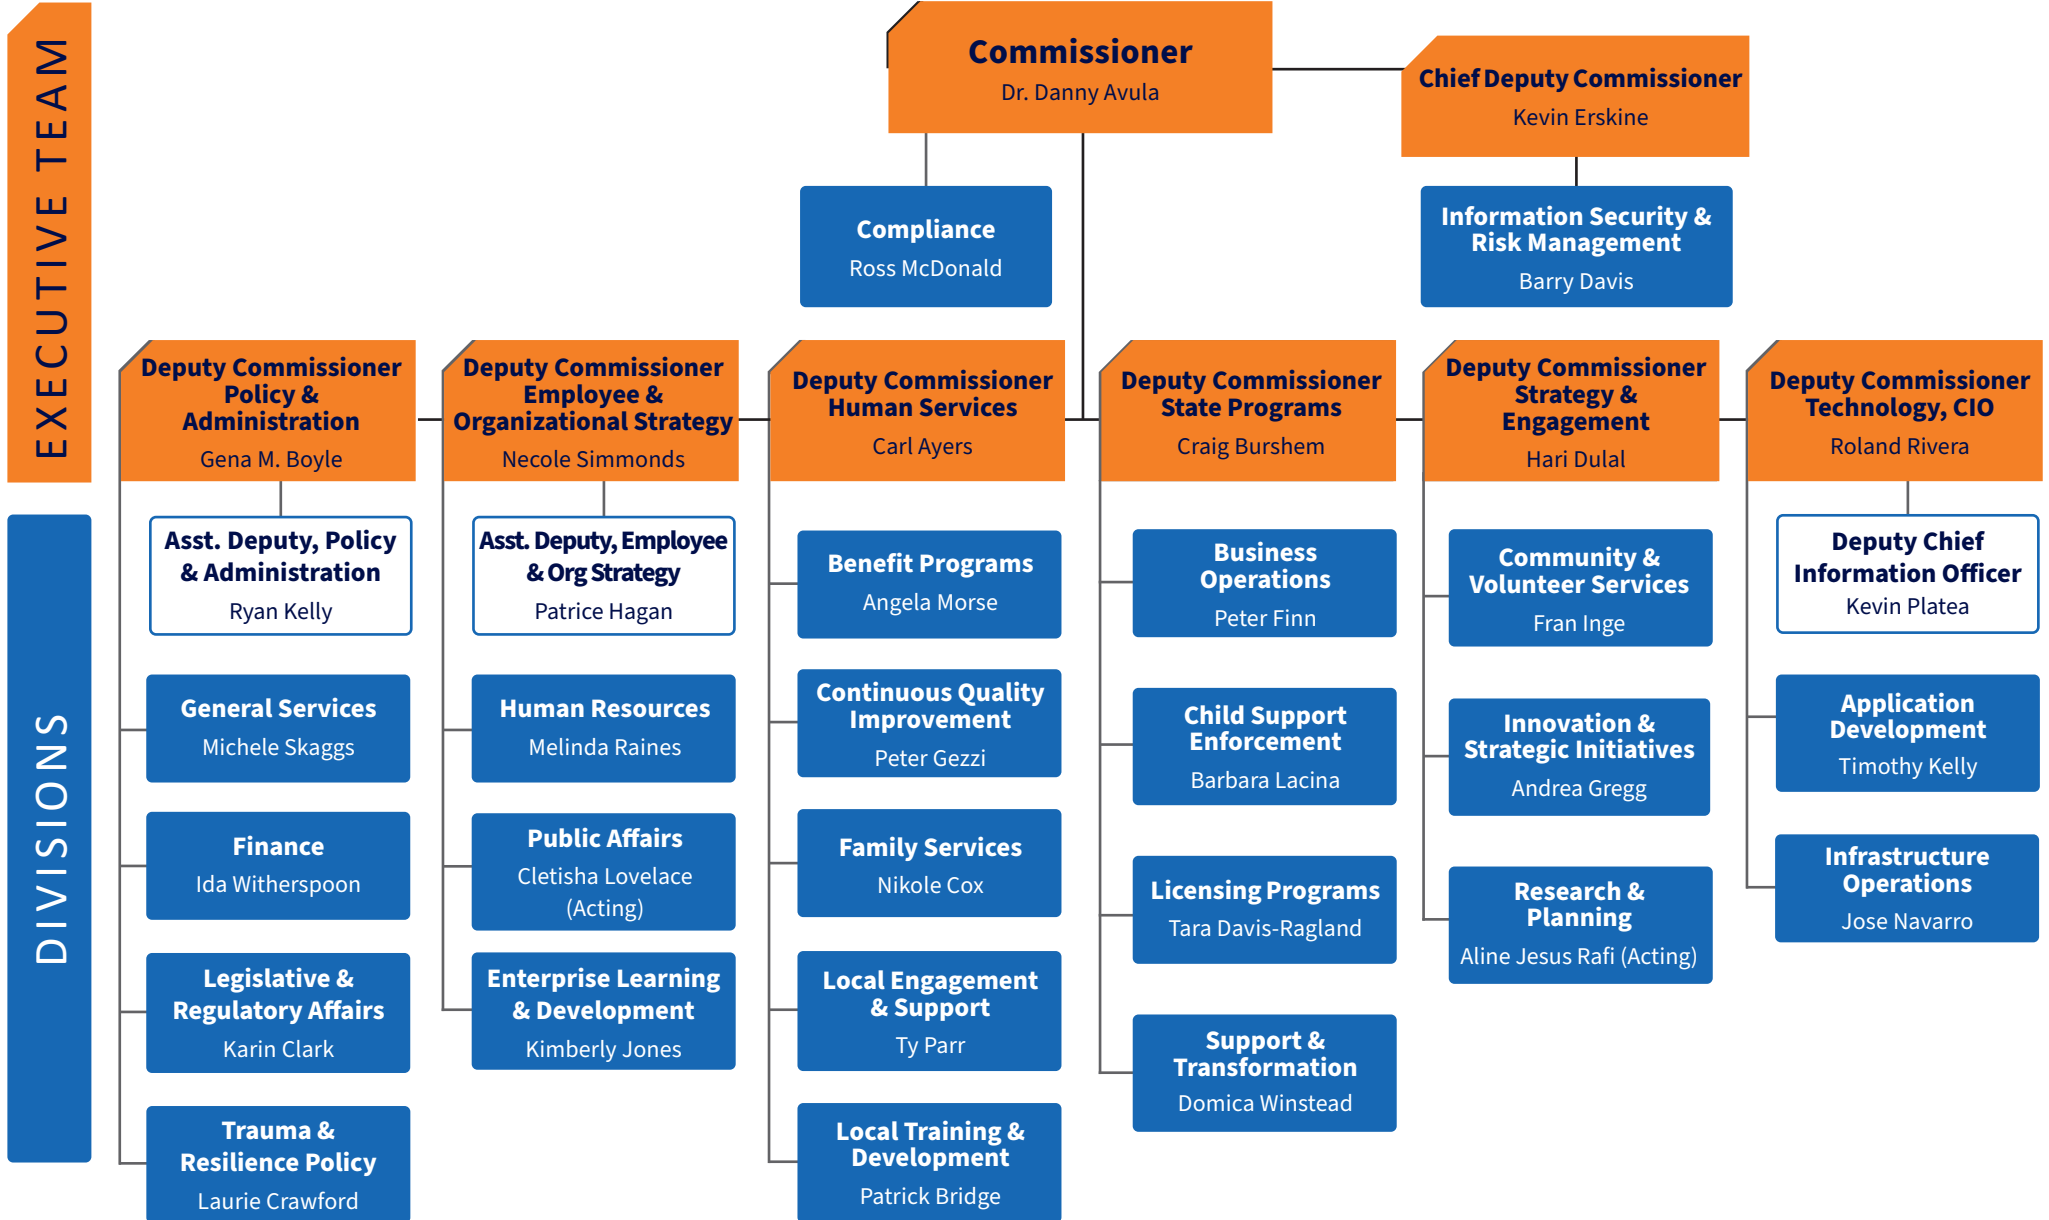

# VIRGINIA DEPARTMENT OF SOCIAL SERVICES ORGANIZATIONAL CHART

EXECUTIVE TEAM

DIVISIONS